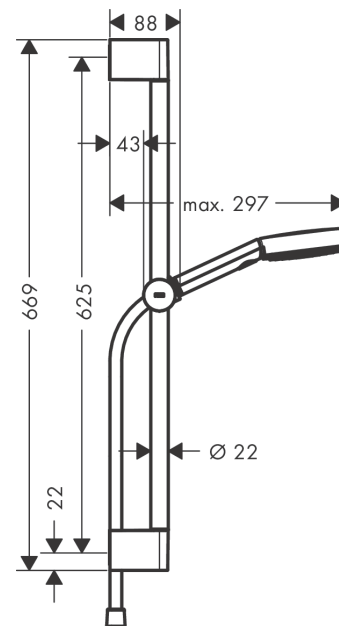

Pulsify Select S

Shower set 105 3jet Relaxation with shower bar 65 cm

Surfaces: **Matt Black** Article Number: **24160670**

Description

product features

- consists of: hand shower, slider, shower bar, shower hose
- shower head size: 105 mm
- spray type: PowderRain, IntenseRain, Massage spray
- convenient diversion via Select button
- maximum flow rate at 3 bar: 11,4 l/min
- minimum flow pressure: 1 bar
- shower hose with conical nut on both ends
- pivot connector prevent hose from tangling
- wall mounting: screw fastening
- wall supports of plastic
- stand pipe length: 669 mm
- shower bar diameter: 22 mm
- profile stand pipe: round
- drilling distance 625 mm
- height-adjustable slider with locking push-button slider
- hand shower holder of plastic/metal

Technology

Design awards

reddot winner 2021

Product image

Scale drawing

Pulsify Select S
Shower set 105 3jet Relaxation with shower bar 65 cm
 Surfaces: **Matt Black** Article Number: **24160670**

Flowchart

The consumption was measured in combination with the appropriate fittings (thermostat/mixer/in-wall valve) to reflect actual application in practice.

Pulsify Select S
Shower set 105 3jet Relaxation with shower bar 65 cm
 Surfaces: **Matt Black** Article Number: **24160670**

Exploded Drawing

Year of production: >06/21

Pulsify Select S
Shower set 105 3jet Relaxation with shower bar 65 cm
 Surfaces: **Matt Black** Article Number: **24160670**

Spare part list

Year of production: >06/21