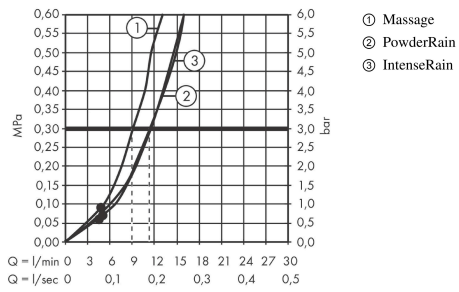

Pulsify Select S

Shower set 105 3jet Relaxation with shower bar 65 cm

Surfaces: **Matt Black** Article Number: **24160670**

Description

product features

- consists of: hand shower, slider, shower bar, shower hose
- shower head size: 105 mm
- spray type: PowderRain, IntenseRain, Massage spray
- convenient diversion via Select button
- maximum flow rate at 3 bar: 11,4 l/min
- minimum flow pressure: 1 bar
- shower hose with conical nut on both ends
- pivot connector prevent hose from tangling
- wall mounting: screw fastening
- wall supports of plastic
- stand pipe length: 669 mm
- shower bar diameter: 22 mm
- profile stand pipe: round
- drilling distance 625 mm
- height-adjustable slider with locking push-button slider
- hand shower holder of plastic/metal

Technology

Design awards

reddot winner 2021

Product image

Scale drawing

Pulsify Select S
Shower set 105 3jet Relaxation with shower bar 65 cm
 Surfaces: **Matt Black** Article Number: **24160670**

Flowchart

The consumption was measured in combination with the appropriate fittings (thermostat/mixer/in-wall valve) to reflect actual application in practice.

Pulsify Select S
Shower set 105 3jet Relaxation with shower bar 65 cm
 Surfaces: **Matt Black** Article Number: **24160670**