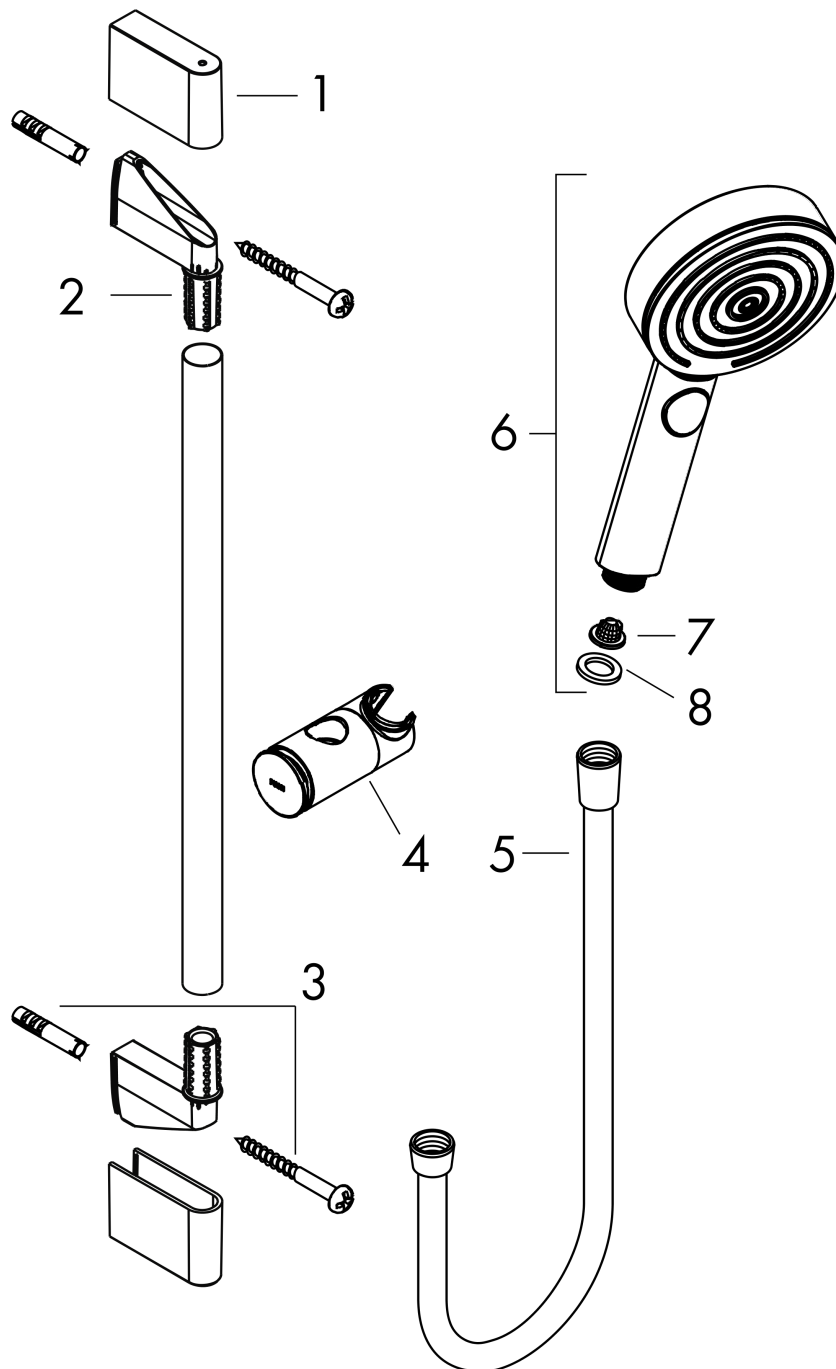

Pulsify Select S

Shower set 105 3jet Relaxation with shower bar 65 cm

Surfaces: **Matt Black** Article Number: **24160670**

Description

product features

- consists of: hand shower, slider, shower bar, shower hose
- shower head size: 105 mm
- spray type: PowderRain, IntenseRain, Massage spray
- convenient diversion via Select button
- maximum flow rate at 3 bar: 11,4 l/min
- minimum flow pressure: 1 bar
- shower hose with conical nut on both ends
- pivot connector prevent hose from tangling
- wall mounting: screw fastening
- wall supports of plastic
- stand pipe length: 669 mm
- shower bar diameter: 22 mm
- profile stand pipe: round
- drilling distance 625 mm
- height-adjustable slider with locking push-button slider
- hand shower holder of plastic/metal

Technology

Design awards

reddot winner 2021

Product image

Scale drawing

Pulsify Select S
Shower set 105 3jet Relaxation with shower bar 65 cm
 Surfaces: **Matt Black** Article Number: **24160670**

Flowchart

The consumption was measured in combination with the appropriate fittings (thermostat/mixer/in-wall valve) to reflect actual application in practice.

Pulsify Select S
Shower set 105 3jet Relaxation with shower bar 65 cm
 Surfaces: **Matt Black** Article Number: **24160670**

Exploded Drawing

Year of production: >06/21

Pulsify Select S
Shower set 105 3jet Relaxation with shower bar 65 cm
 Surfaces: **Matt Black** Article Number: **24160670**

Spare part list

Year of production: >06/21